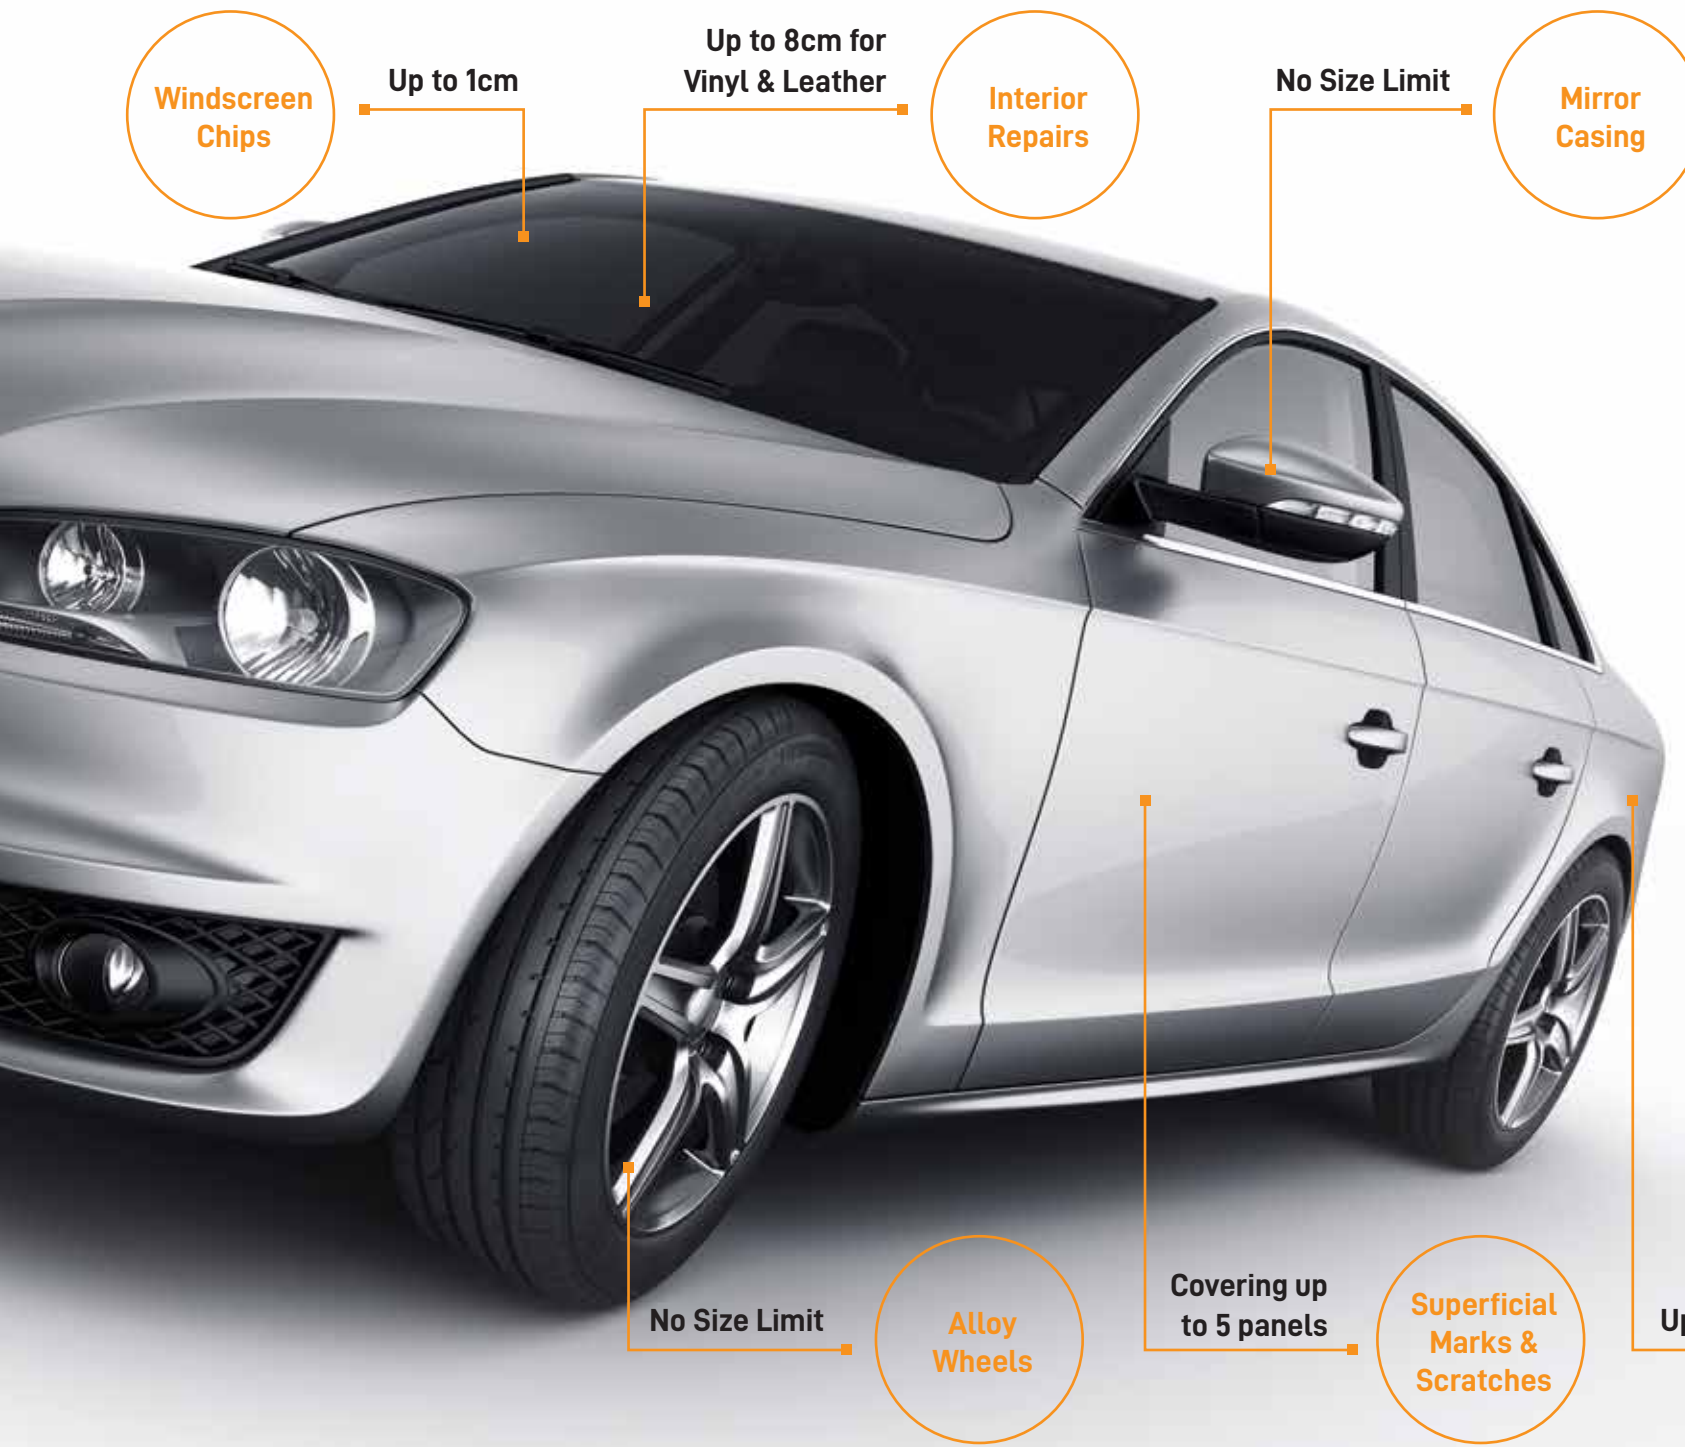

Windscreen Chips

Up to 1cm

Up to 8cm for Vinyl & Leather

Interior Repairs

No Size Limit

Mirror Casing

No Size Limit

Alloy Wheels

Covering up to 5 panels

Superficial Marks & Scratches

Up to 6cm

Deep Scratches on Side Panel

Key Exclusions

- Chrome and High Polished Alloy Wheels
- Replacement parts
- Structural damage
- Style line dents
- Non painted textured plastic components
- Damage on your vehicle prior to joining
- Deep panel scratches on roof, bonnet, tailgate and boot lid