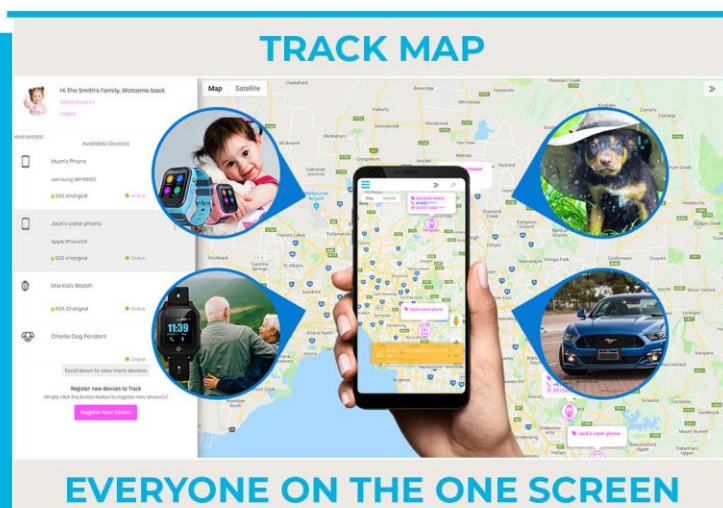

Bringing You Peace of Mind, Security and Freedom.